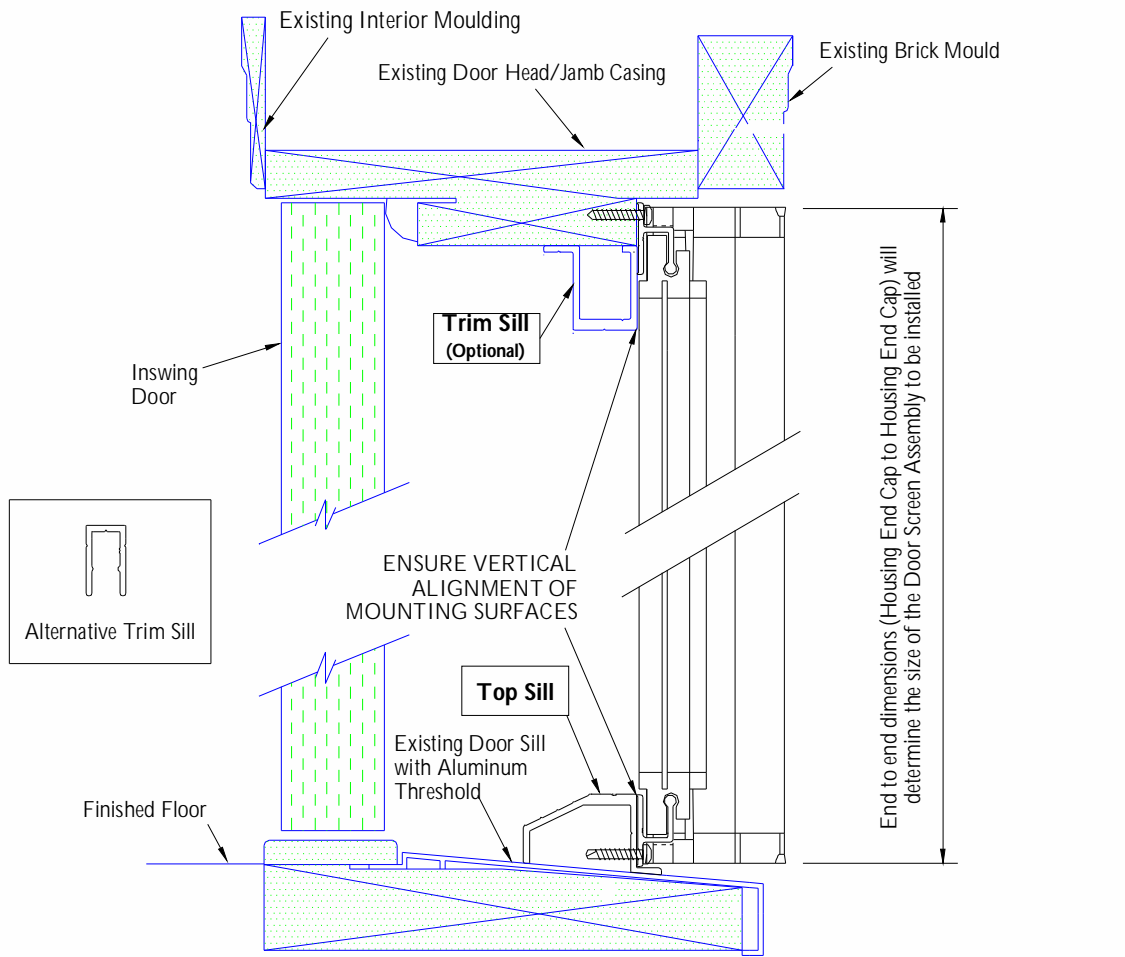

"Building Interior"

"Building Exterior"

PHANTOM
SCREENS

Phantom Product Drawings

INSWING DOOR WITH OUT SILL

FOR ILLUSTRATION PURPOSES ONLY - NOT DRAWN TO SCALE

"Building Interior"

"Building Exterior"

PHANTOM
SCREENS

Phantom Product Drawings

INSWING DOOR WITH TOP SILL

FOR ILLUSTRATION PURPOSES ONLY - NOT DRAWN TO SCALE

"Building Interior"

"Building Exterior"

OUTSWING DOOR WITH 2 INCH IN SILL

FOR ILLUSTRATION PURPOSES ONLY - NOT DRAWN TO SCALE

PHANTOM
SCREENS

Phantom Product Drawings

OUTSWING DOOR WITH INSIDE JAMB SILL

FOR ILLUSTRATION PURPOSES ONLY - NOT DRAWN TO SCALE

"Building Interior"

"Building Exterior"

PHANTOM
SCREENS

Phantom Product Drawings

OUTSWING DOOR WITH TWO TRIM SILLS

FOR ILLUSTRATION PURPOSES ONLY - NOT DRAWN TO SCALE

"Building Interior"

"Building Exterior"

PHANTOM
SCREENS

Phantom Product Drawings

PHANTOM ALUMINUM SILL ADAPTERS

All dimensions are given in inches - Not drawn to scale