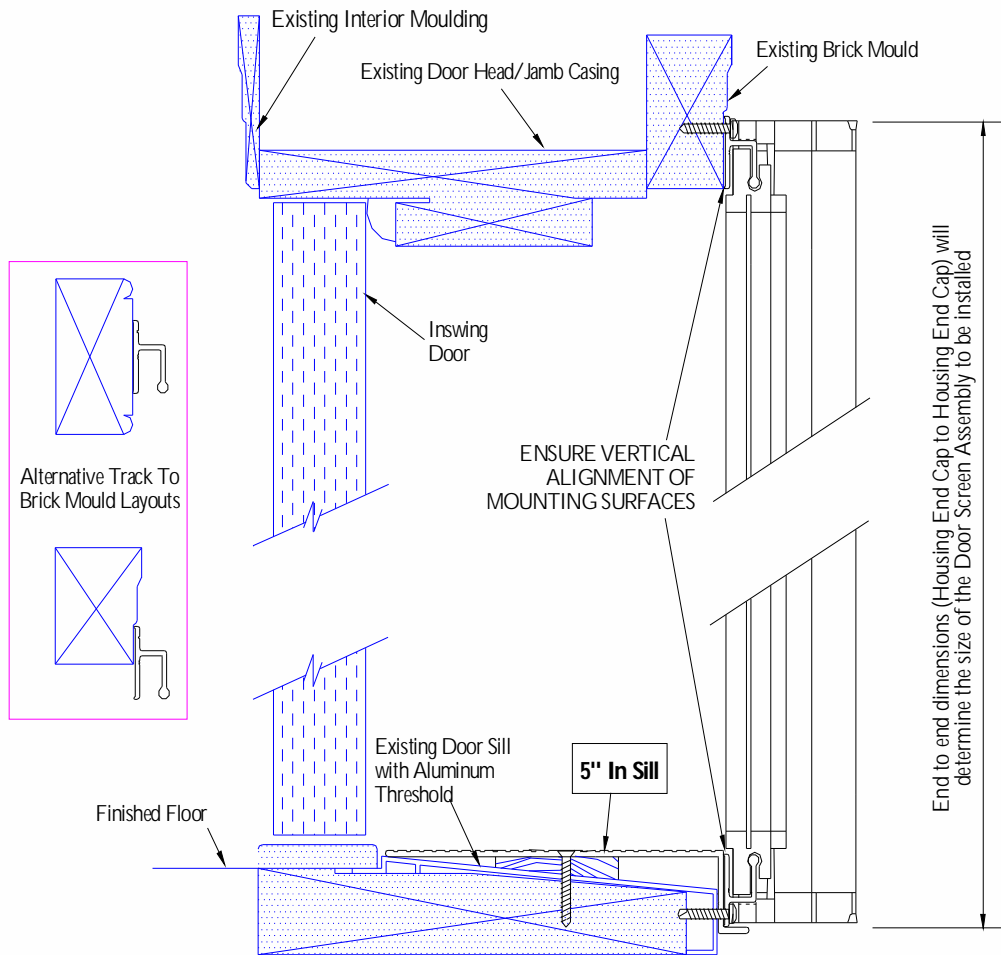

Detail Views - Not drawn to scale

BOTTOM VIEW

FRONT VIEW

All dimensions are in inches

PHANTOM
SCREENS

Phantom Product Drawings

IN SWING DOOR WITH 5 INCH IN SILL

FOR ILLUSTRATION PURPOSES ONLY - NOT DRAWN TO SCALE

"Building Interior"

"Building Exterior"

PHANTOM
SCREENS

Phantom Product Drawings

INSWING DOOR WITH OUT SILL

FOR ILLUSTRATION PURPOSES ONLY - NOT DRAWN TO SCALE

"Building Interior"

"Building Exterior"

PHANTOM
SCREENS

Phantom Product Drawings

INSWING DOOR WITH TOP SILL

FOR ILLUSTRATION PURPOSES ONLY - NOT DRAWN TO SCALE

"Building Interior"

"Building Exterior"

OUTSWING DOOR WITH 2 INCH IN SILL

FOR ILLUSTRATION PURPOSES ONLY - NOT DRAWN TO SCALE

OUTSWING DOOR WITH TWO TRIM SILLS

FOR ILLUSTRATION PURPOSES ONLY - NOT DRAWN TO SCALE

"Building Interior"

"Building Exterior"

PHANTOM
SCREENS

Phantom Product Drawings

PHANTOM ALUMINUM SILL ADAPTERS

All dimensions are given in inches - Not drawn to scale