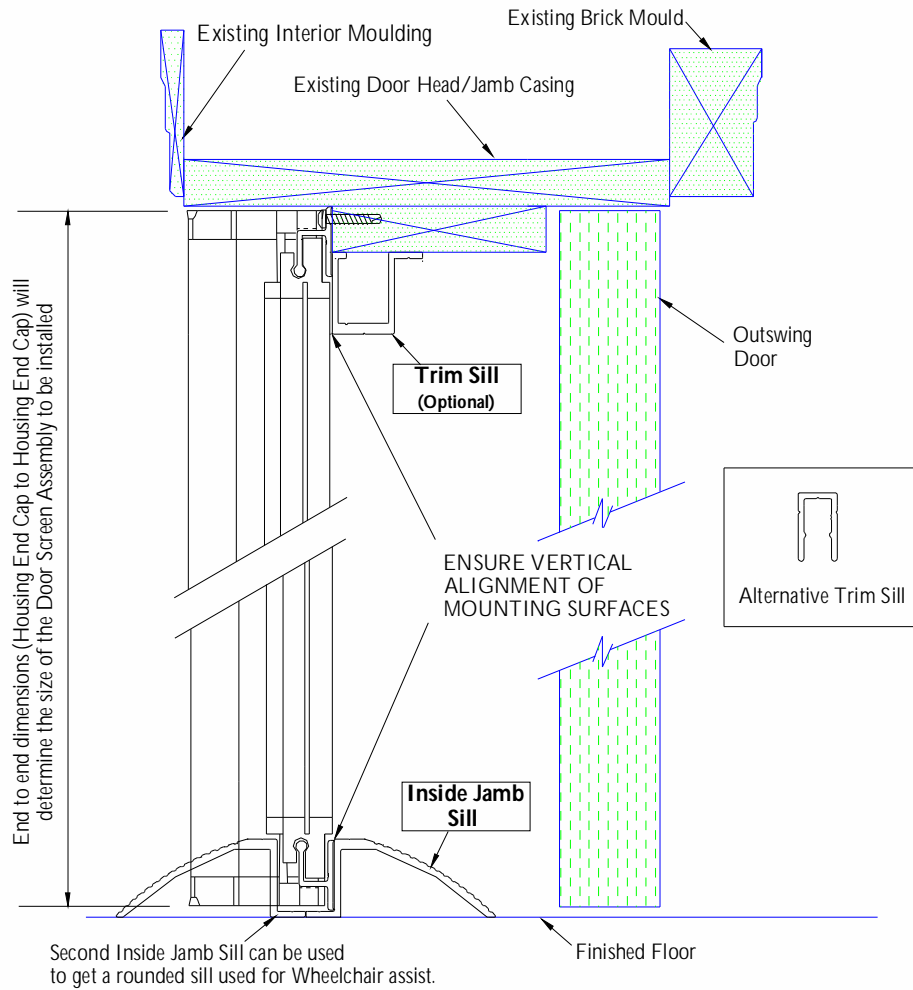

"Building Interior"

"Building Exterior"

PHANTOM
SCREENS

Phantom Product Drawings

INSWING DOOR WITH OUT SILL

FOR ILLUSTRATION PURPOSES ONLY - NOT DRAWN TO SCALE

"Building Interior"

"Building Exterior"

PHANTOM
SCREENS

Phantom Product Drawings

INSWING DOOR WITH TOP SILL

FOR ILLUSTRATION PURPOSES ONLY - NOT DRAWN TO SCALE

"Building Interior"

"Building Exterior"

OUTSWING DOOR WITH 2 INCH IN SILL

FOR ILLUSTRATION PURPOSES ONLY - NOT DRAWN TO SCALE

PHANTOM
SCREENS

Phantom Product Drawings

OUTSWING DOOR WITH INSIDE JAMB SILL

FOR ILLUSTRATION PURPOSES ONLY - NOT DRAWN TO SCALE

"Building Interior"

"Building Exterior"

PHANTOM
SCREENS

Phantom Product Drawings

OUTSWING DOOR WITH TWO TRIM SILLS

FOR ILLUSTRATION PURPOSES ONLY - NOT DRAWN TO SCALE

"Building Interior"

"Building Exterior"

PHANTOM
SCREENS

Phantom Product Drawings

PHANTOM ALUMINUM SILL ADAPTERS

All dimensions are given in inches - Not drawn to scale