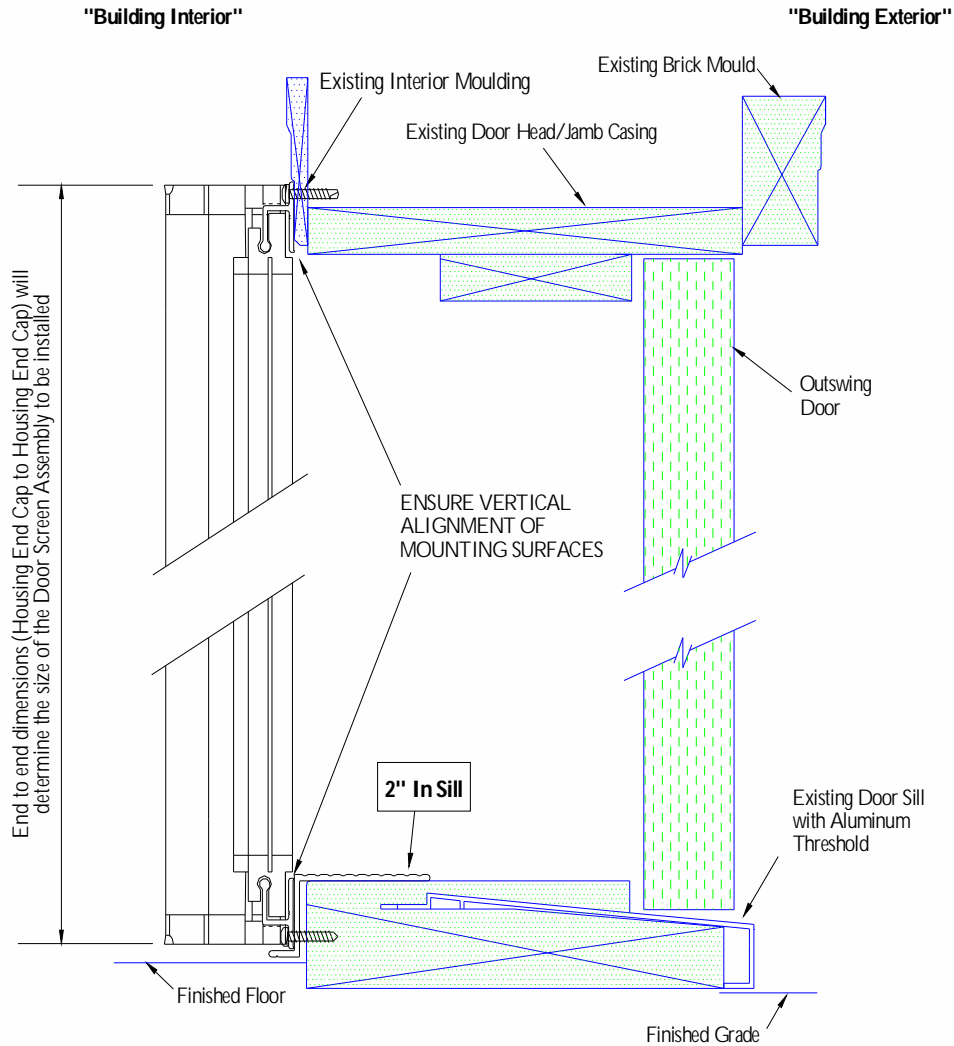

"Building Interior"

"Building Exterior"

PHANTOM
SCREENS

Phantom Product Drawings

INSWING DOOR WITH OUT SILL

FOR ILLUSTRATION PURPOSES ONLY - NOT DRAWN TO SCALE

"Building Interior"

"Building Exterior"

PHANTOM
SCREENS

Phantom Product Drawings

INSWING DOOR WITH TOP SILL

FOR ILLUSTRATION PURPOSES ONLY - NOT DRAWN TO SCALE

"Building Interior"

"Building Exterior"

OUTSWING DOOR WITH 2 INCH IN SILL

FOR ILLUSTRATION PURPOSES ONLY - NOT DRAWN TO SCALE

PHANTOM
SCREENS

Phantom Product Drawings

OUTSWING DOOR WITH INSIDE JAMB SILL

FOR ILLUSTRATION PURPOSES ONLY - NOT DRAWN TO SCALE

"Building Interior"

"Building Exterior"

PHANTOM
SCREENS

Phantom Product Drawings

OUTSWING DOOR WITH TWO TRIM SILLS

FOR ILLUSTRATION PURPOSES ONLY - NOT DRAWN TO SCALE

"Building Interior"

"Building Exterior"

PHANTOM
SCREENS

Phantom Product Drawings

PHANTOM ALUMINUM SILL ADAPTERS

All dimensions are given in inches - Not drawn to scale