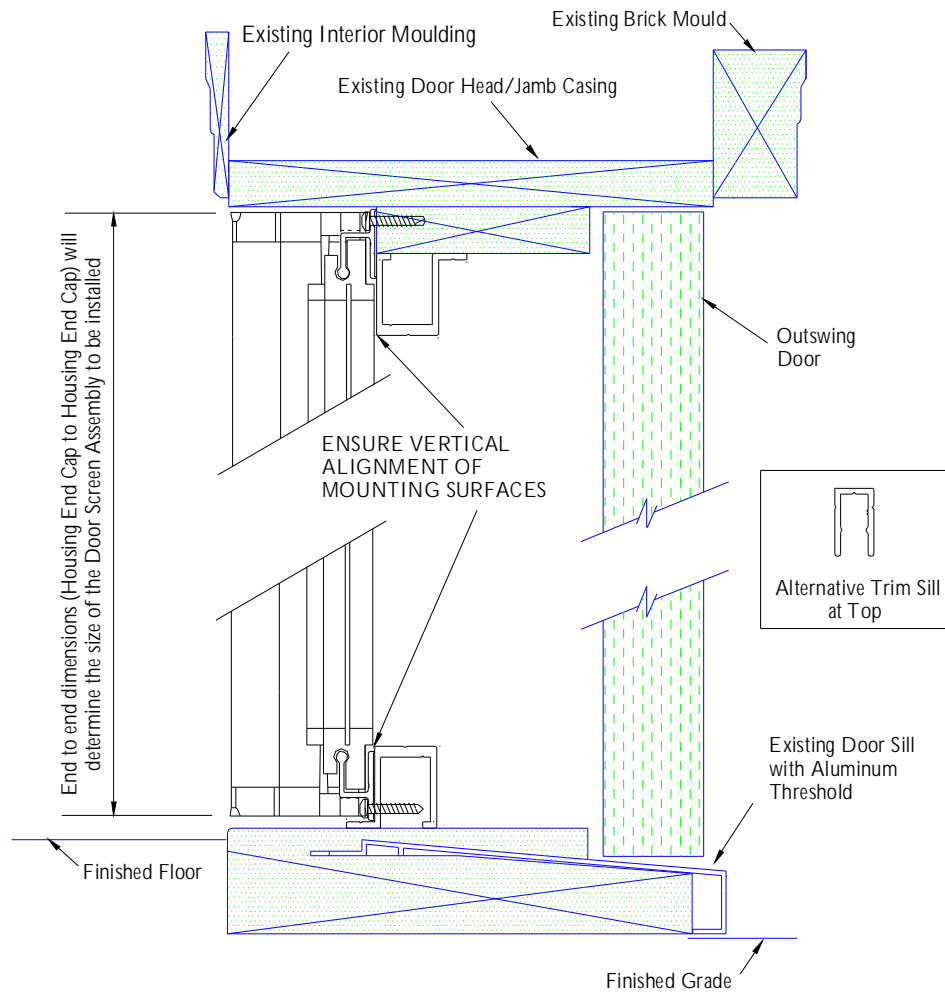

"Building Interior"

"Building Exterior"

PHANTOM
SCREENS

Phantom Product Drawings

INSWING DOOR WITH OUT SILL

FOR ILLUSTRATION PURPOSES ONLY - NOT DRAWN TO SCALE

"Building Interior"

"Building Exterior"

PHANTOM
SCREENS

Phantom Product Drawings

INSWING DOOR WITH TOP SILL

FOR ILLUSTRATION PURPOSES ONLY - NOT DRAWN TO SCALE

"Building Interior"

"Building Exterior"

OUTSWING DOOR WITH 2 INCH IN SILL

FOR ILLUSTRATION PURPOSES ONLY - NOT DRAWN TO SCALE

PHANTOM
SCREENS

Phantom Product Drawings

OUTSWING DOOR WITH INSIDE JAMB SILL

FOR ILLUSTRATION PURPOSES ONLY - NOT DRAWN TO SCALE

"Building Interior"

"Building Exterior"

PHANTOM
SCREENS

Phantom Product Drawings

OUTSWING DOOR WITH TWO TRIM SILLS

FOR ILLUSTRATION PURPOSES ONLY - NOT DRAWN TO SCALE

"Building Interior"

"Building Exterior"

PHANTOM
SCREENS

Phantom Product Drawings

PHANTOM ALUMINUM SILL ADAPTERS

All dimensions are given in inches - Not drawn to scale