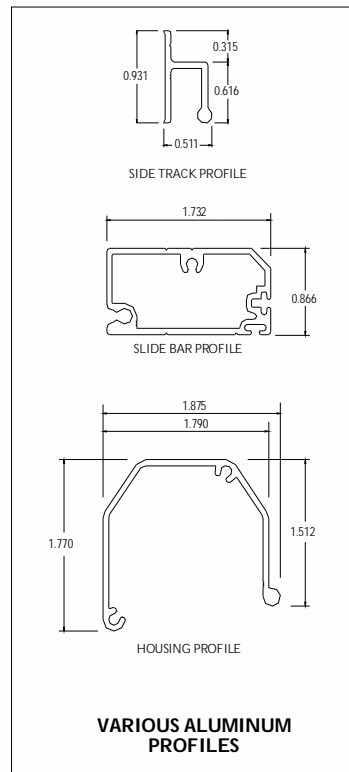

PHANTOM
SCREENS

Phantom Product Drawings

Phantom Door Design Specifications (External Assembled View)

For Illustration Purposes Only - Not Drawn to Scale

PHANTOM
SCREENS

Phantom Product Drawings

Phantom Door Design Specifications

Detail Views - Not drawn to scale

BOTTOM VIEW

FRONT VIEW

All dimensions are in inches

PHANTOM
SCREENS

Phantom Product Drawings

IN SWING DOOR WITH 5 INCH IN SILL

FOR ILLUSTRATION PURPOSES ONLY - NOT DRAWN TO SCALE