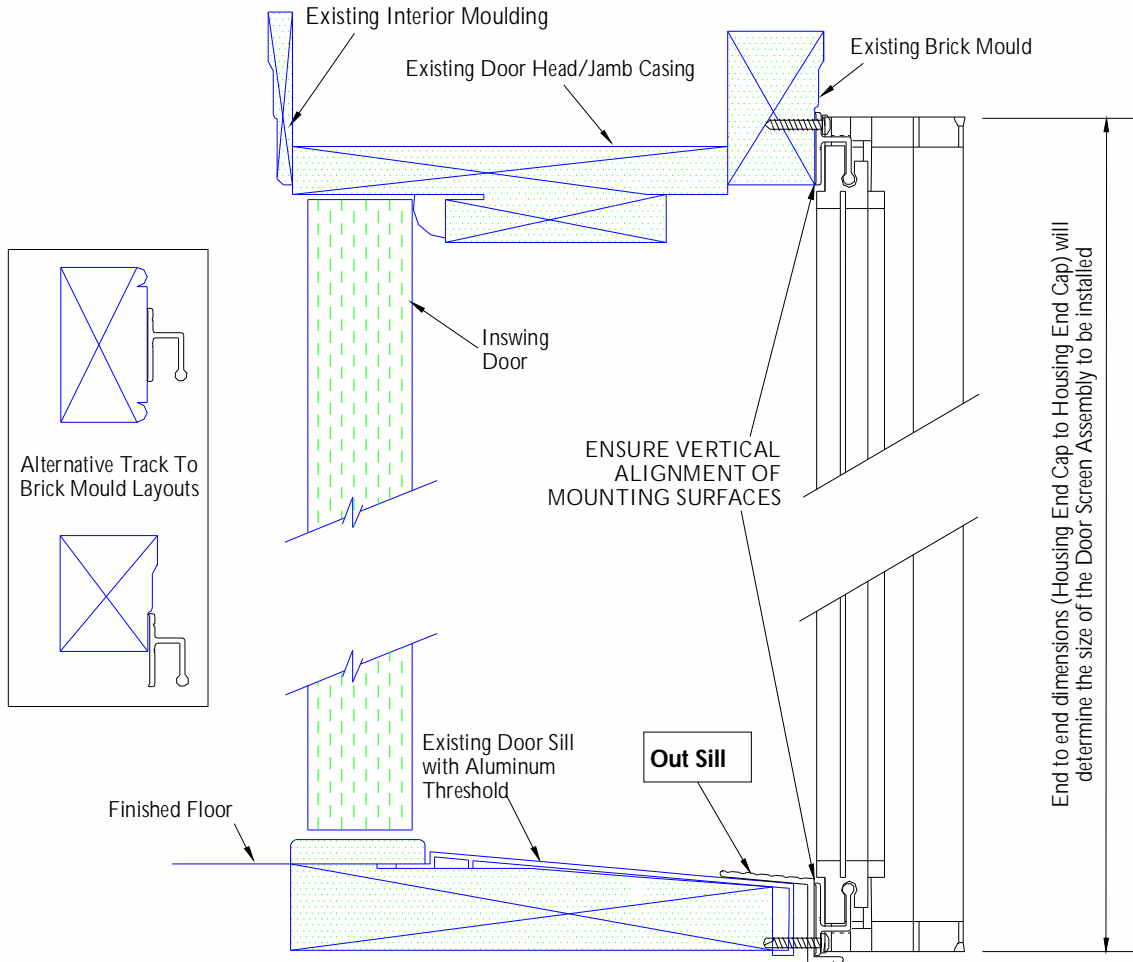

"Building Interior"

"Building Exterior"

PHANTOM
SCREENS

Phantom Product Drawings

INSWING DOOR WITH OUT SILL

FOR ILLUSTRATION PURPOSES ONLY - NOT DRAWN TO SCALE

"Building Interior"

"Building Exterior"

PHANTOM
SCREENS

Phantom Product Drawings

INSWING DOOR WITH TOP SILL

FOR ILLUSTRATION PURPOSES ONLY - NOT DRAWN TO SCALE

"Building Interior"

"Building Exterior"

OUTSWING DOOR WITH 2 INCH IN SILL

FOR ILLUSTRATION PURPOSES ONLY - NOT DRAWN TO SCALE

PHANTOM
SCREENS

Phantom Product Drawings

OUTSWING DOOR WITH INSIDE JAMB SILL

FOR ILLUSTRATION PURPOSES ONLY - NOT DRAWN TO SCALE

"Building Interior"

"Building Exterior"

PHANTOM
SCREENS

Phantom Product Drawings

OUTSWING DOOR WITH TWO TRIM SILLS

FOR ILLUSTRATION PURPOSES ONLY - NOT DRAWN TO SCALE

"Building Interior"

"Building Exterior"

PHANTOM
SCREENS

Phantom Product Drawings

PHANTOM ALUMINUM SILL ADAPTERS

All dimensions are given in inches - Not drawn to scale