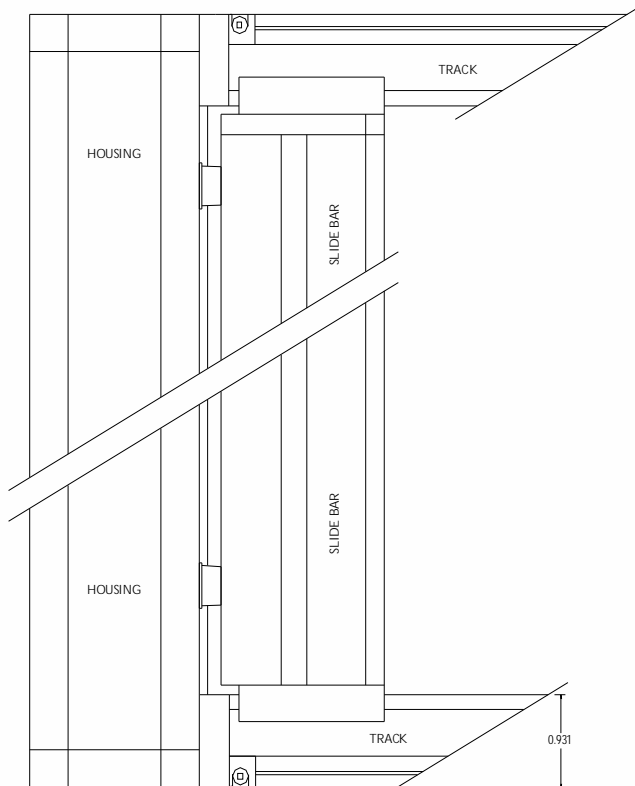

PHANTOM
SCREENS

Phantom Product Drawings

Phantom Door Design Specifications (External Assembled View)

For Illustration Purposes Only - Not Drawn to Scale

PHANTOM
SCREENS

Phantom Product Drawings

Phantom Door Design Specifications

Detail Views - Not drawn to scale

BOTTOM VIEW

FRONT VIEW

All dimensions are in inches

PHANTOM
SCREENS

Phantom Product Drawings

IN SWING DOOR WITH 5 INCH IN SILL

FOR ILLUSTRATION PURPOSES ONLY - NOT DRAWN TO SCALE

"Building Interior"

"Building Exterior"

PHANTOM
SCREENS

Phantom Product Drawings

INSWING DOOR WITH OUT SILL

FOR ILLUSTRATION PURPOSES ONLY - NOT DRAWN TO SCALE

"Building Interior"

"Building Exterior"

PHANTOM
SCREENS

Phantom Product Drawings

INSWING DOOR WITH TOP SILL

FOR ILLUSTRATION PURPOSES ONLY - NOT DRAWN TO SCALE

"Building Interior"

"Building Exterior"

OUTSWING DOOR WITH 2 INCH IN SILL

FOR ILLUSTRATION PURPOSES ONLY - NOT DRAWN TO SCALE