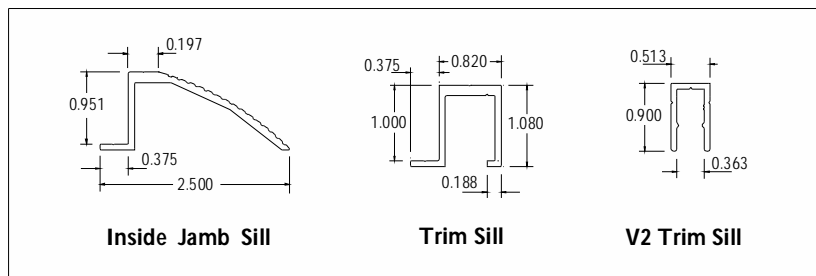

PHANTOM
SCREENS

Phantom Product Drawings

OUTSWING DOOR WITH INSIDE JAMB SILL

FOR ILLUSTRATION PURPOSES ONLY - NOT DRAWN TO SCALE

"Building Interior"

"Building Exterior"

PHANTOM
SCREENS

Phantom Product Drawings

OUTSWING DOOR WITH TWO TRIM SILLS

FOR ILLUSTRATION PURPOSES ONLY - NOT DRAWN TO SCALE

"Building Interior"

"Building Exterior"

PHANTOM
SCREENS

Phantom Product Drawings

PHANTOM ALUMINUM SILL ADAPTERS

All dimensions are given in inches - Not drawn to scale