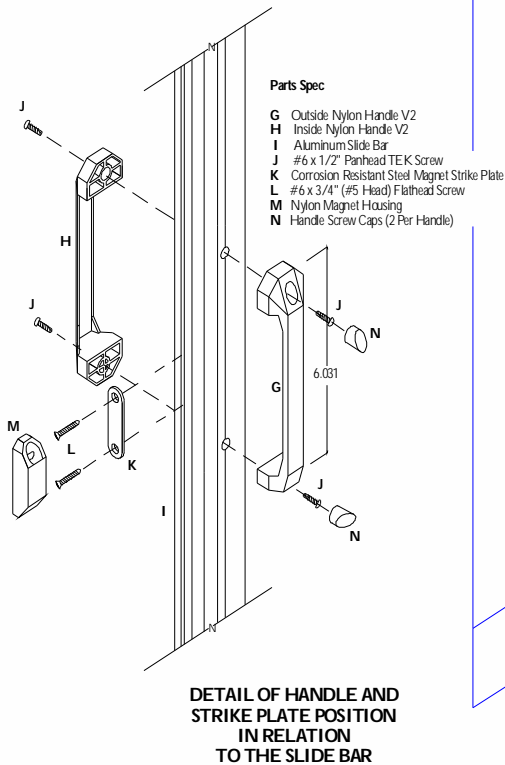

PHANTOM
SCREENS

Phantom Product Drawings

Phantom Door Design Specifications (External Assembled View)

For Illustration Purposes Only - Not Drawn to Scale

PHANTOM
SCREENS

Phantom Product Drawings

Phantom Door Design Specifications

Detail Views - Not drawn to scale

BOTTOM VIEW

FRONT VIEW

All dimensions are in inches

PHANTOM
SCREENS

Phantom Product Drawings

IN SWING DOOR WITH 5 INCH IN SILL

FOR ILLUSTRATION PURPOSES ONLY - NOT DRAWN TO SCALE