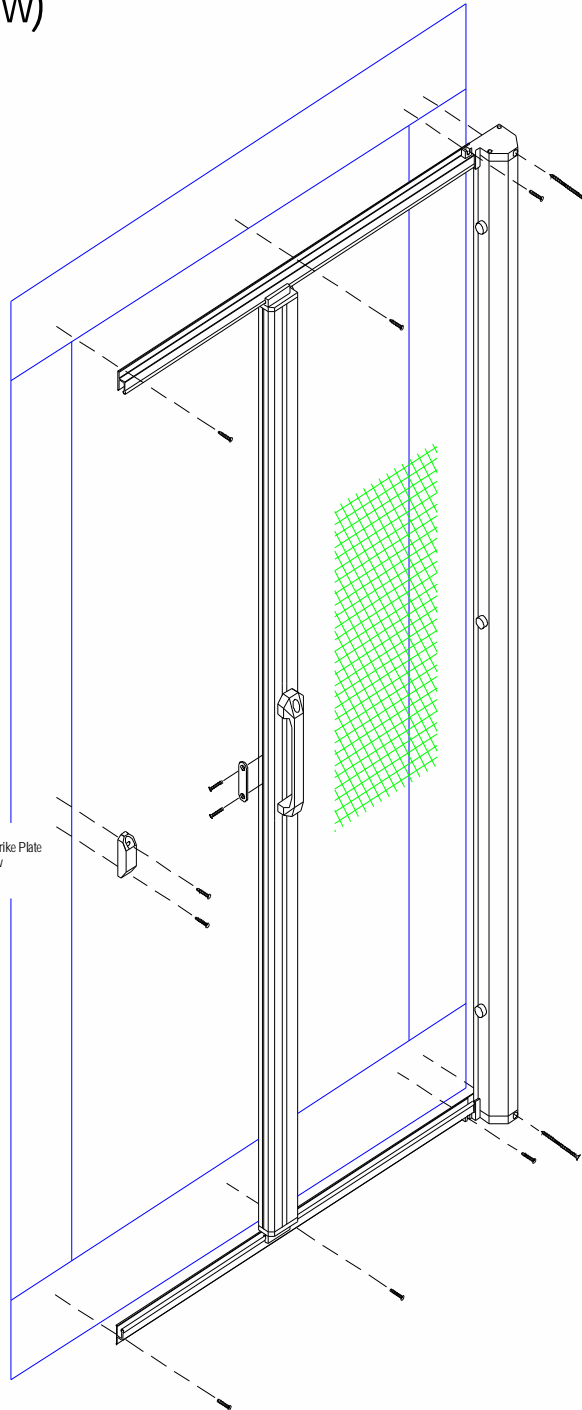

PHANTOM
SCREENS

Phantom Product Drawings

Phantom Door Design Specifications (External Assembled View)

For Illustration Purposes Only - Not Drawn to Scale

PHANTOM
SCREENS

Phantom Product Drawings

Phantom Door Design Specifications

Detail Views - Not drawn to scale

BOTTOM VIEW

FRONT VIEW

All dimensions are in inches

PHANTOM
SCREENS

Phantom Product Drawings

IN SWING DOOR WITH 5 INCH IN SILL

FOR ILLUSTRATION PURPOSES ONLY - NOT DRAWN TO SCALE

"Building Interior"

"Building Exterior"

PHANTOM
SCREENS

Phantom Product Drawings

INSWING DOOR WITH OUT SILL

FOR ILLUSTRATION PURPOSES ONLY - NOT DRAWN TO SCALE

"Building Interior"

"Building Exterior"

PHANTOM
SCREENS

Phantom Product Drawings

INSWING DOOR WITH TOP SILL

FOR ILLUSTRATION PURPOSES ONLY - NOT DRAWN TO SCALE

"Building Interior"

"Building Exterior"

OUTSWING DOOR WITH 2 INCH IN SILL

FOR ILLUSTRATION PURPOSES ONLY - NOT DRAWN TO SCALE