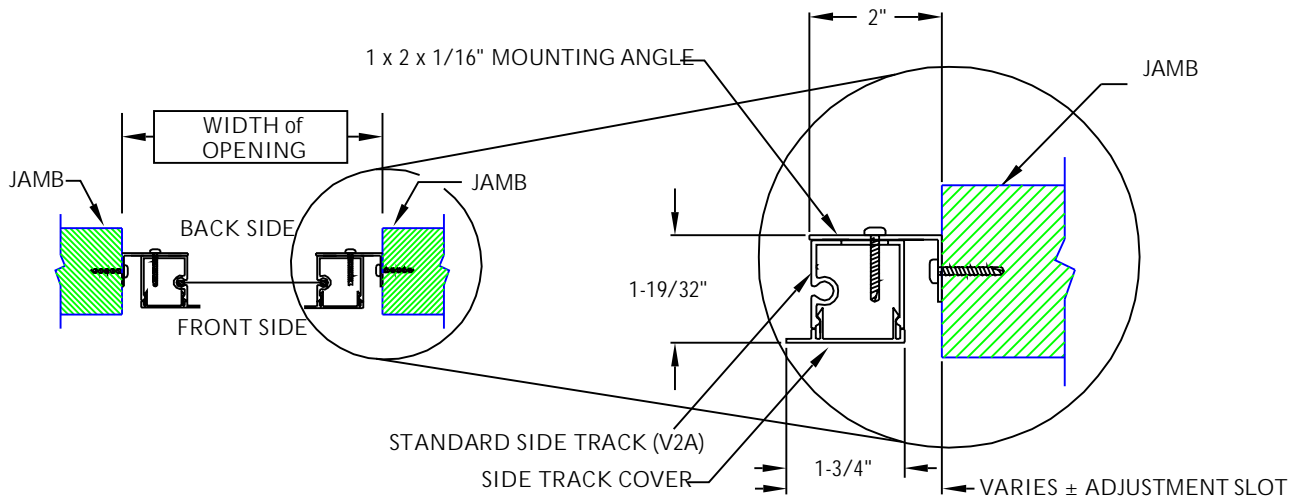

# "INSIDE FRAME MOUNT" INSTALLATION SYSTEM WITH STANDARD SIDE TRACK (V2A)

## Inside Jamb Under Header - (IJUH)

FOR ILLUSTRATION PURPOSES ONLY - NOT DRAWN TO SCALE

All dimensions are given in inches.

Creator: NDR	Date: 10/04/2004	Revision: Rev:
Drawing Title: <b>PSEXECINSTALLIJUH01(C)</b>		
© 2010 Phantom Mfg. Intl Ltd.		Scale: NTS