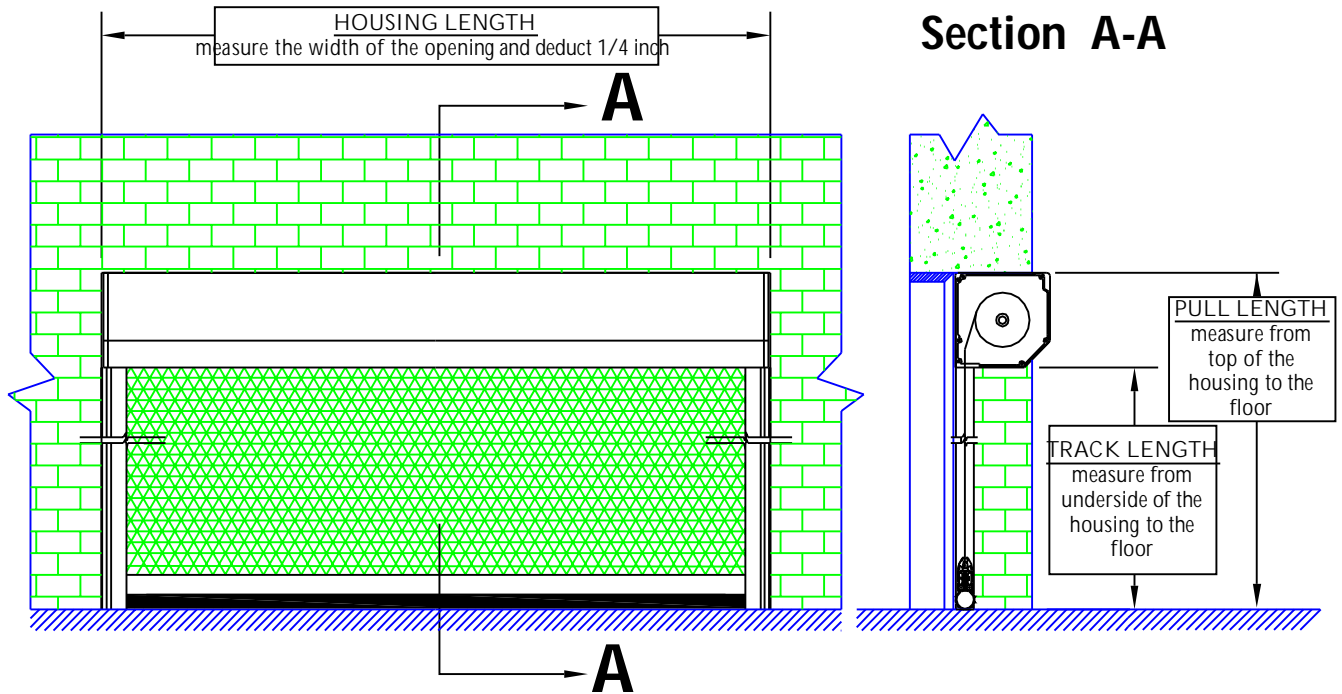

# "INSIDE FRAME MOUNT" INSTALLATION SYSTEM WITH STANDARD SIDE TRACK (V2A)

## Inside Jamb Under Header - (IJUH)

FOR ILLUSTRATION PURPOSES ONLY - NOT DRAWN TO SCALE

All dimensions are given in inches.

Creator: NDR	Date: 10/04/2004	Revision: Rev:
Drawing Title: <b>PSEXECINSTALLIJUH01(C)</b>		
© 2010 Phantom Mfg. Intl Ltd.		Scale: NTS